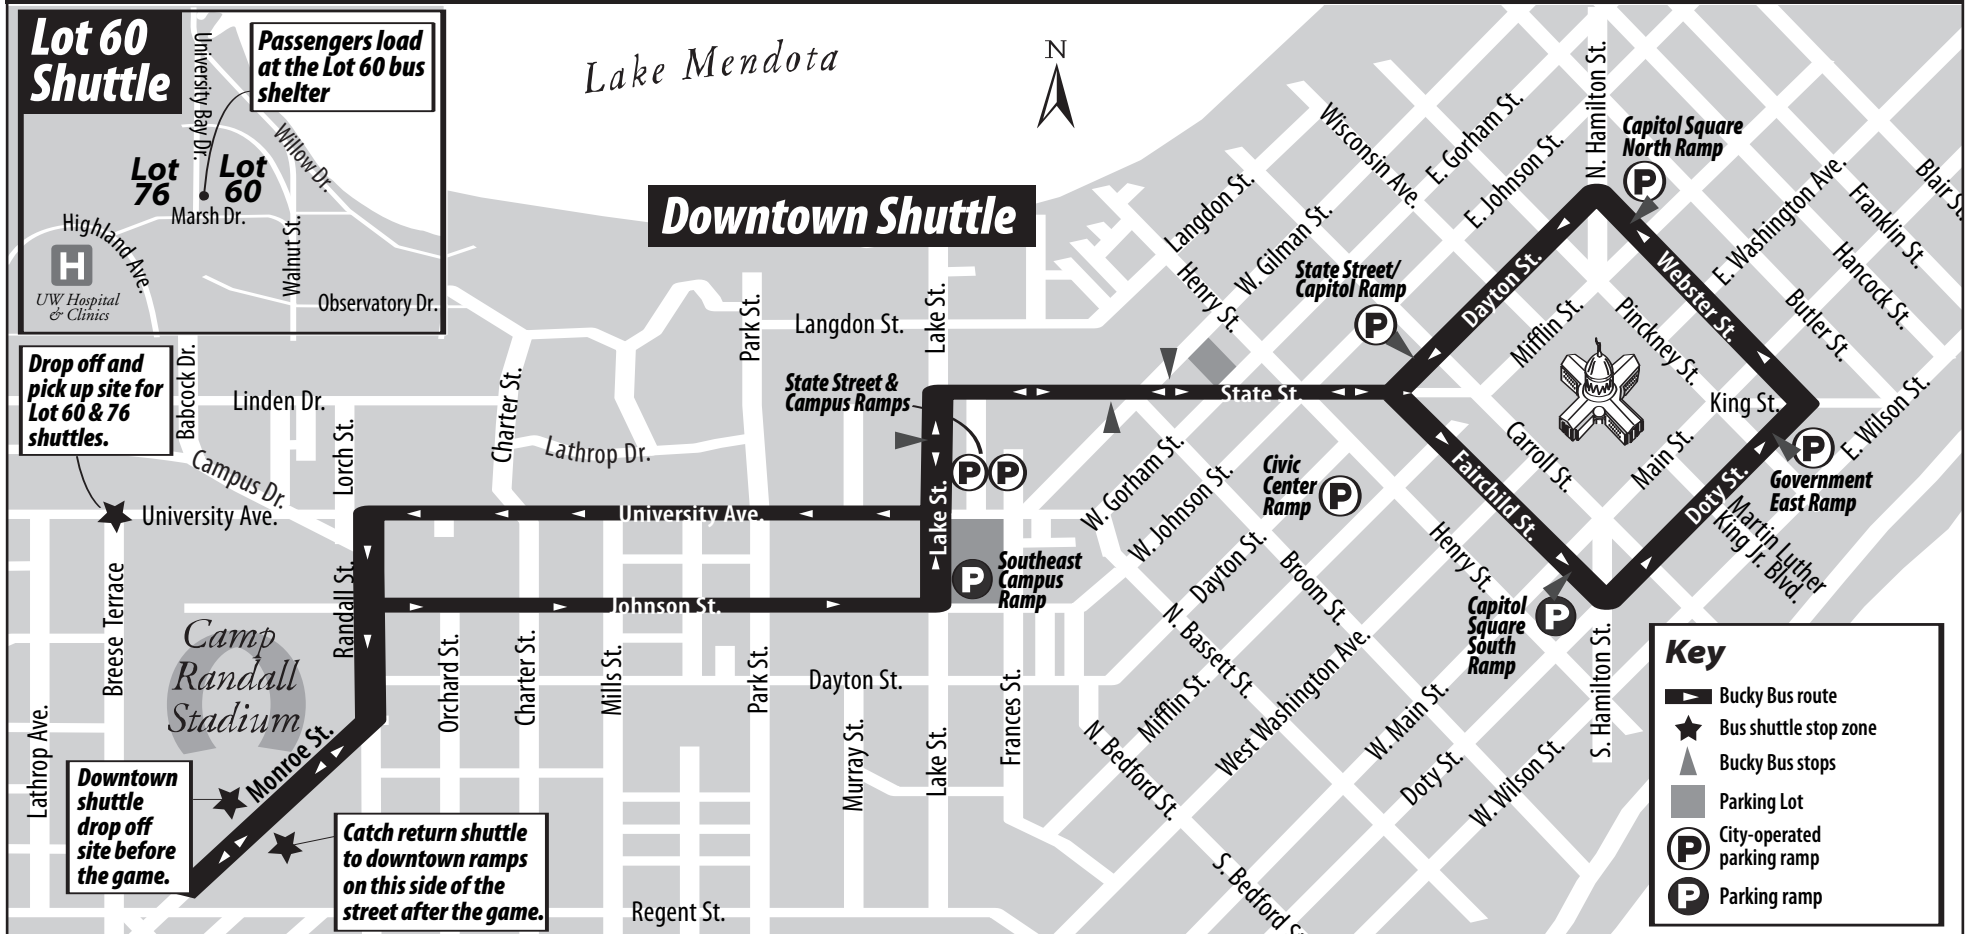

UW Football Bucky Bus: \$5 Round-trip or \$3 Return-trip

Buses run every ten minutes for two hours before the game and one hour after the game.

Buses stop at most downtown City parking ramps and by Lot 60. There is a fee to park in the City ramps. Parking in Lot 60 and in the Lot 76 ramp is \$5.