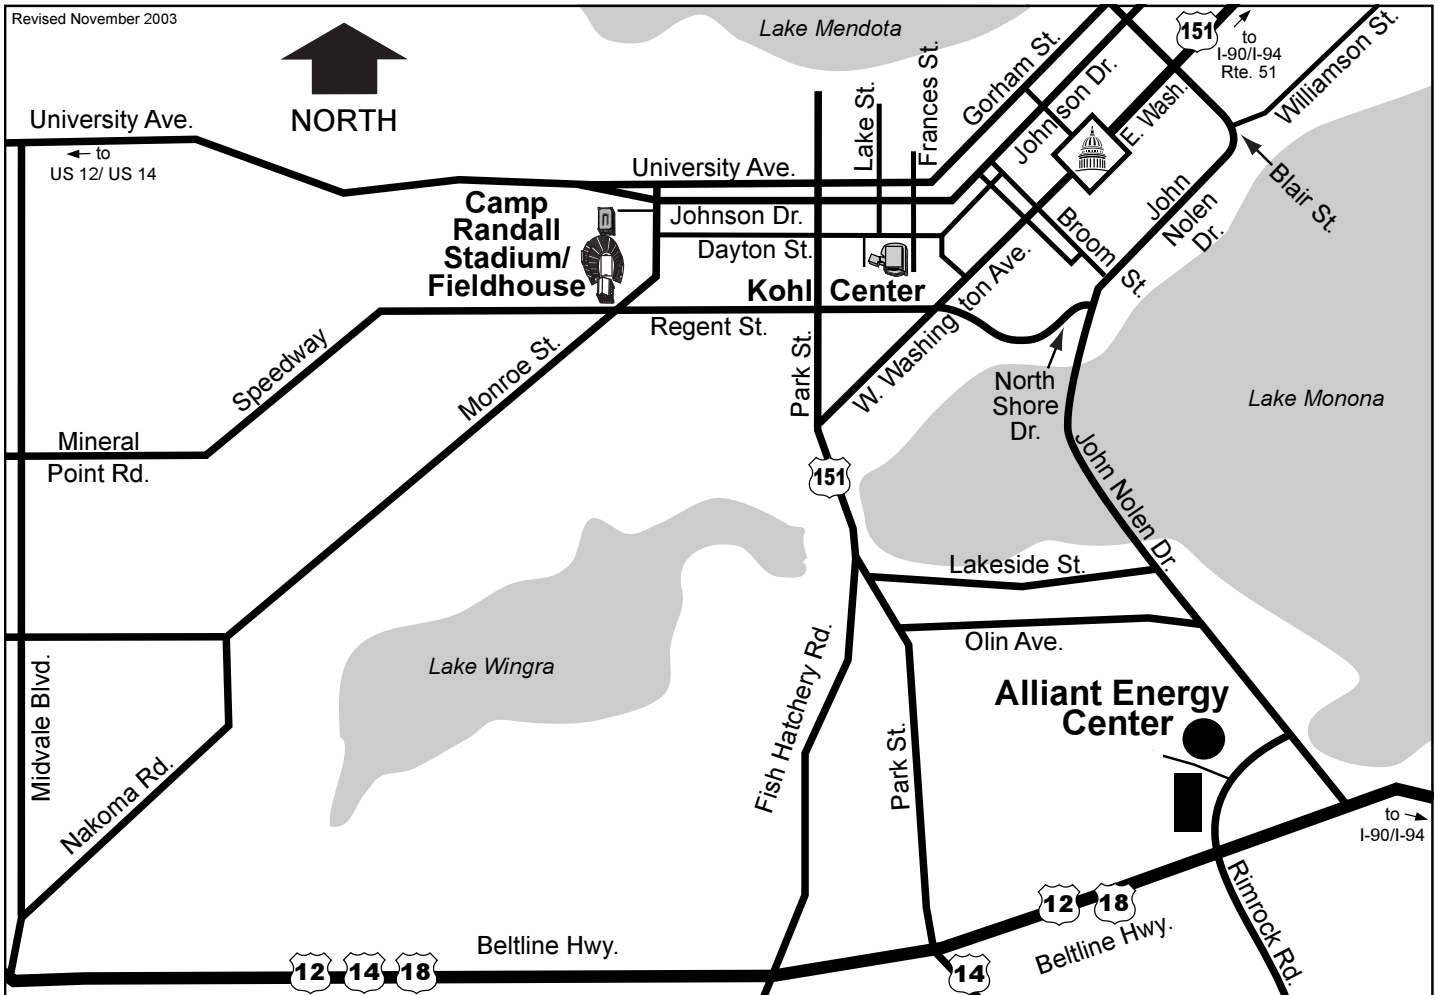

CAMP RANDALL/ALLIANT ENERGY CENTER SHUTTLE

- A shuttle bus service operated by Kobussen Buses is available from the Alliant Energy Center to Camp Randall Stadium.

Hours for the Shuttle: Thursday and Friday - 8:00 a.m. to 1 hour after last game.

- Cost of the shuttle service is \$5 per person round trip, \$3 per person one way.
- Cost of parking at the Alliant Energy Center is \$6 per vehicle, \$18 per bus.
- The shuttle buses will run every 20 minutes. The buses drop off and pick up riders in front of the Ticket Office on Monroe Street.
- The pick up and drop off point at the Alliant Energy Center is near Barn 4 on Fairgrounds Drive. On-site signage will direct you to the appropriate lot.
- Wheelchair accessible
- For any special needs, including discounts for large groups, call Cynthia at Kobussen Buses at 608-825-8700 x 504